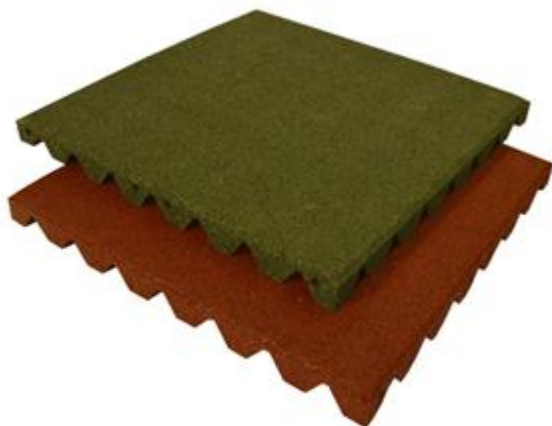

Catalogue: **Park & Playground Equipments**

Category: **Safety Surfacing**

Code: **PE33001**

Types of
school:

Intended use:

Prezzo (€)