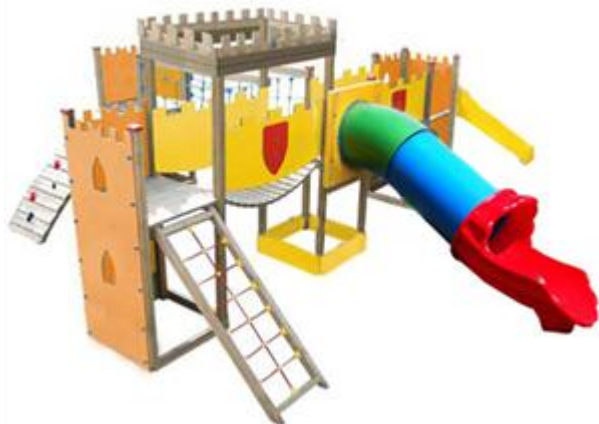

Catalogue: **Park & Playground Equipments**

Category: **Wooden Play structures**

Code: **PE0295X**

Types of
school:

Intended use:

Prezzo (€)