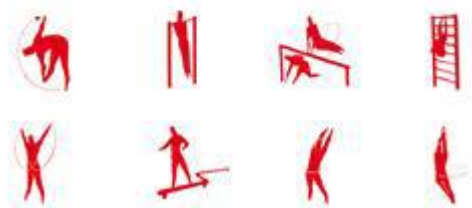

## 22 STAZIONI

Catalogue: **Park & Playground Equipments**

Category: **Wooden Fitness trail**

Code: **PE02057**

Description:

Complete life path, consisting of 22 stations consisting of different equipment, including:

- 14 stations structured with specific tools (made of autoclave-impregnated Nordic pine, with plastic plugs and steel gripping elements) and posts with signs explaining the exercise and the number of repeated recommended for adults and children.