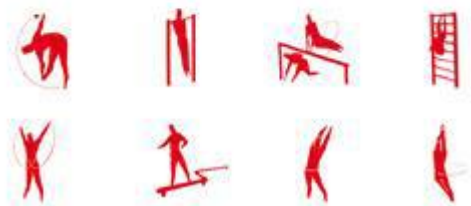

22 STAZIONI

Catalogue: **Park & Playground Equipments**

Category: **Wooden Fitness trail**

Code: **PE02057**

Description:

Complete life path, consisting of 22 stations consisting of different equipment, including:

- 14 stations structured with specific tools (made of autoclave-impregnated Nordic pine, with plastic plugs and steel gripping elements) and posts with signs explaining the exercise and the number of repeated recommended for adults and children.