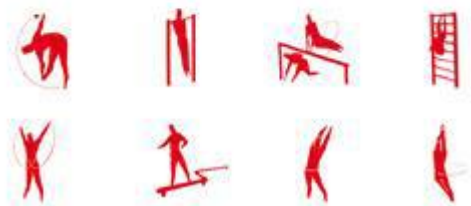

## 22 STAZIONI

Catalogue: **Park & Playground Equipments**

Category: **Wooden Fitness trail**

Code: **PE02057**

Description:

Complete life path, consisting of 22 stations consisting of different equipment, including:

- 14 stations structured with specific tools (made of autoclave-impregnated Nordic pine, with plastic plugs and steel gripping elements) and posts with signs explaining the exercise and the number of repeated recommended for adults and children.