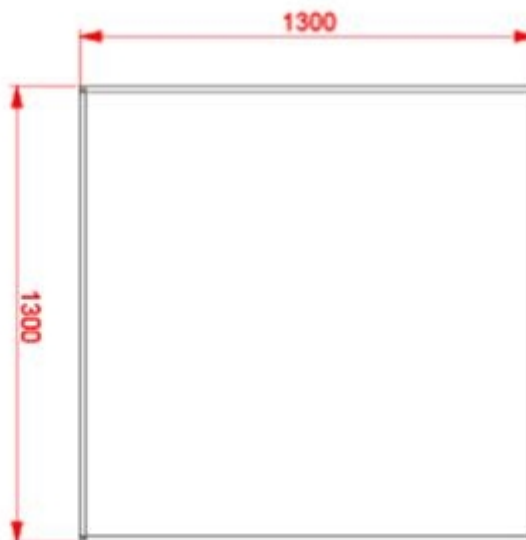

Catalogue: **Furniture for Nursery and
Preschool**

Category:

Code: **TQ0117X**

Types of school: **nido, materna, adulto**

Description:

Laboratory table for coding with sides and writable white top. The side of one side is removable to couple two tables.

Dimensions

Top: 130 x 130 cm

Heights

Nursery: 46 cm
Maternal: 58 cm
Adult: 76 cm

Colori:

 Birch

Allegati:

sponde removibile
per poter accostare due tavoli

piano in laminato