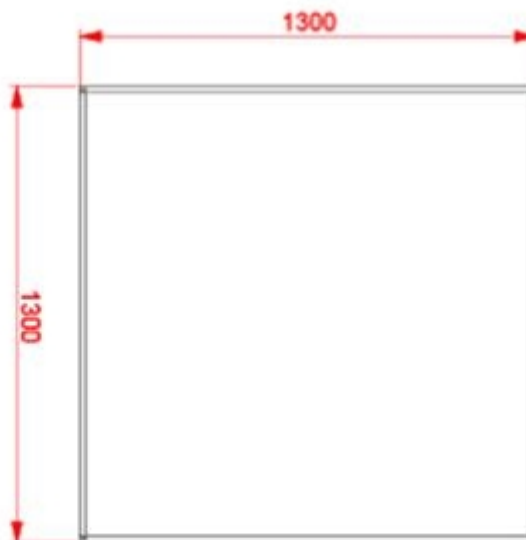

Catalogue: **Furniture for Nursery and
Preschool**

Category:

Code: **TQ0117X**

Types of school: **nido, materna, adulto**

Description:

Laboratory table for coding with sides and writable white top. The side of one side is removable to couple two tables.

Dimensions

Top: 130 x 130 cm

Heights

Nursery: 46 cm
Maternal: 58 cm
Adult: 76 cm

Colori:

 Birch

Allegati:

sponda removibile
per poter accostare due tavoli

piano in laminato