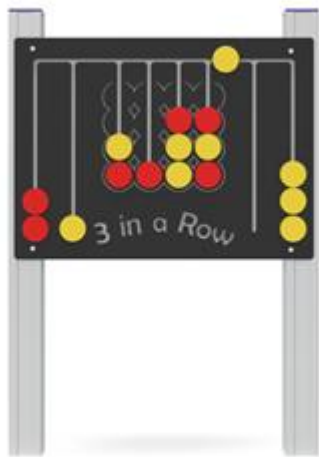

Gruppo Dimensione Comunità srl

Via Ca' Bertoncina, 47, 24068 Seriate BG

Tel 035 4522422

info@dimensionecomunita.it

Catalogue: **Park & Playground Equipments**

Category:

Code: **PE22074**

Description:

Panel for the "TRIS" game and for logical - mathematical learning, ideal for kindergartens but also for equipped playgrounds.

Structure made of natural aluminum

HDPE panels with sliding game tiles, aim of the game to line up or diagonally three elements of the same color

Play area dimensions: L 80 x H 60 cm