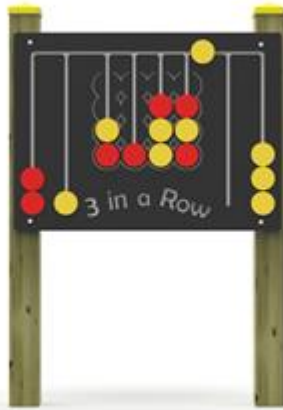

## Gruppo Dimensione Comunità srl

Via Ca' Bertoncina, 47, 24068 Seriate BG

Tel 035 4522422

info@dimensionecomunita.it

Catalogue: **Park & Playground Equipments**

Category:

Code: **PE02366**

Description:

Panel for the "TRIS" game and for logical - mathematical learning, ideal for kindergartens but also for equipped playgrounds.

Structure made of solid Nordic pine impregnated in autoclave, natural color

HDPE panels with sliding game tiles, aim of the game to line up or diagonally three elements of the same color

Play area dimensions: L 80 x H 60 cm

Allegati: