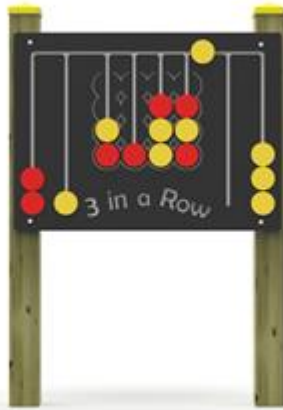

Gruppo Dimensione Comunità srl

Via Ca' Bertoncina, 47, 24068 Seriate BG

Tel 035 4522422

info@dimensionecomunita.it

Catalogue: **Park & Playground Equipments**

Category:

Code: **PE02366**

Description:

Panel for the "TRIS" game and for logical - mathematical learning, ideal for kindergartens but also for equipped playgrounds.

Structure made of solid Nordic pine impregnated in autoclave, natural color

HDPE panels with sliding game tiles, aim of the game to line up or diagonally three elements of the same color

Play area dimensions: L 80 x H 60 cm