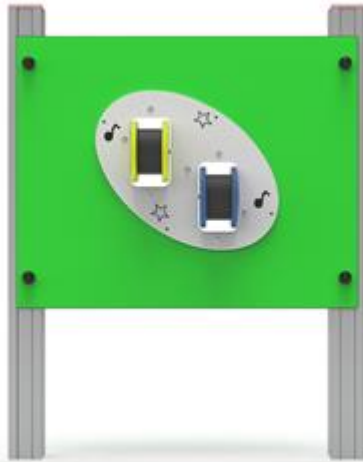

Gruppo Dimensione Comunità srl

Via Ca' Bertoncina, 47, 24068 Seriate BG

Tel 035 4522422

info@dimensionecomunita.it

Catalogue: **Park & Playground Equipments**

Category:

Code: **PE22058**

Description:

Inclusive musical play panel for play and for logical - musical learning accessible to all children, ideal for preschools but also for equipped playgrounds. Structure made of anodized aluminum, with 9 x 9 cm section uprights, multicolored play panel in high molecular density polyethylene (HDPE), completely finished with screws with closing cap. Panel features musical insert with ultra-strong ASTM compliant ABS two maracas. Nice sound. Easy to play.

Dimensions: L 92 x H 115 cm

Notes:

The colors of the equipment shown in the images are to be considered purely indicative.