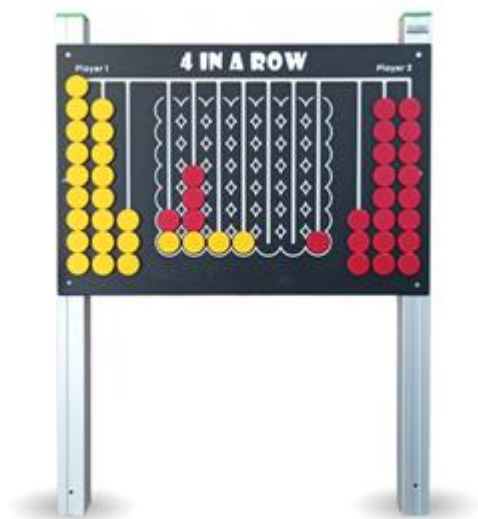

Gruppo Dimensione Comunità srl

Via Ca' Bertoncina, 47, 24068 Seriate BG

Tel 035 4522422

info@dimensionecomunita.it

Catalogue: **Park & Playground Equipments**

Category:

Code: **PE22073**

Description:

Panel for the "FORZA 4" game and for logical - mathematical learning, ideal for preschools but also for equipped playgrounds.

Structure made of natural aluminum

HDPE panels with sliding game tiles, aim of the game to line up or diagonally four elements of the same color

Play area dimensions: L 120 x H 80 cm