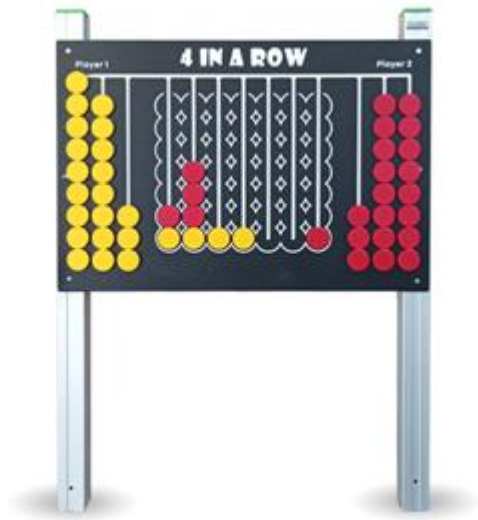

## Gruppo Dimensione Comunità srl

Via Ca' Bertoncina, 47, 24068 Seriate BG

Tel 035 4522422

info@dimensionecomunita.it

Catalogue: **Park & Playground Equipments**

Category:

Code: **PE22073**

Description:

Panel for the "FORZA 4" game and for logical - mathematical learning, ideal for preschools but also for equipped playgrounds.

Structure made of natural aluminum

HDPE panels with sliding game tiles, aim of the game to line up or diagonally four elements of the same color

Play area dimensions: L 120 x H 80 cm