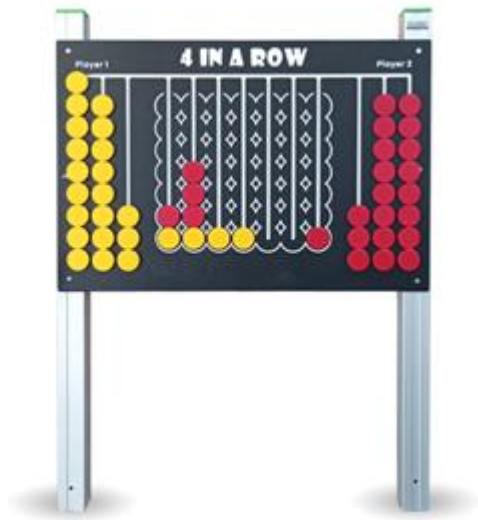

Gruppo Dimensione Comunità srl

Via Ca' Bertoncina, 47, 24068 Seriate BG

Tel 035 4522422

info@dimensionecomunita.it

Catalogue: **Park & Playground Equipments**

Category:

Code: **PE22073**

Description:

Panel for the "FORZA 4" game and for logical - mathematical learning, ideal for preschools but also for equipped playgrounds.

Structure made of natural aluminum

HDPE panels with sliding game tiles, aim of the game to line up or diagonally four elements of the same color

Play area dimensions: L 120 x H 80 cm