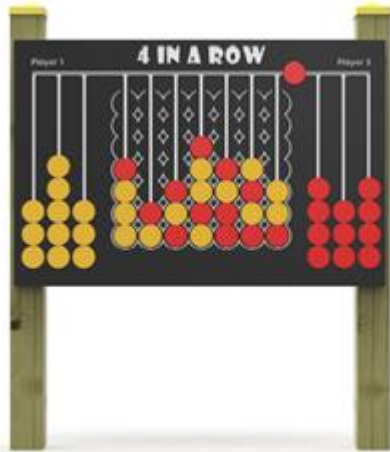

## Gruppo Dimensione Comunità srl

Via Ca' Bertoncina, 47, 24068 Seriate BG

Tel 035 4522422

info@dimensionecomunita.it

Catalogue: **Park & Playground Equipments**

Category:

Code: **PE02365**

Description:

Panel for the "FORZA 4" game and for logical - mathematical learning, ideal for preschools but also for equipped playgrounds.

Structure made of solid Nordic pine impregnated in autoclave, natural color

HDPE panels with sliding game tiles, aim of the game to line up or diagonally four elements of the same color

Play area dimensions: L 120 x H 80 cm

Allegati: