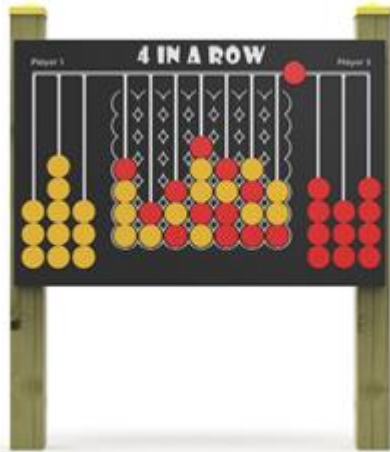

Gruppo Dimensione Comunità srl

Via Ca' Bertoncina, 47, 24068 Seriate BG

Tel 035 4522422

info@dimensionecomunita.it

Catalogue: **Park & Playground Equipments**

Category:

Code: **PE02365**

Description:

Panel for the "FORZA 4" game and for logical - mathematical learning, ideal for preschools but also for equipped playgrounds.

Structure made of solid Nordic pine impregnated in autoclave, natural color

HDPE panels with sliding game tiles, aim of the game to line up or diagonally four elements of the same color

Play area dimensions: L 120 x H 80 cm

Allegati: