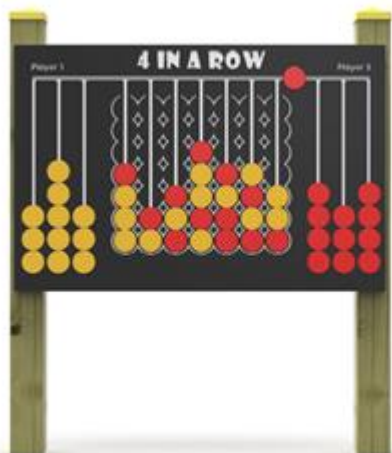

Gruppo Dimensione Comunità srl

Via Ca' Bertoncina, 47, 24068 Seriate BG

Tel 035 4522422

info@dimensionecomunita.it

Catalogue: **Park & Playground Equipments**

Category:

Code: **PE02365**

Description:

Panel for the "FORZA 4" game and for logical - mathematical learning, ideal for preschools but also for equipped playgrounds.

Structure made of solid Nordic pine impregnated in autoclave, natural color

HDPE panels with sliding game tiles, aim of the game to line up or diagonally four elements of the same color

Play area dimensions: L 120 x H 80 cm

Allegati: