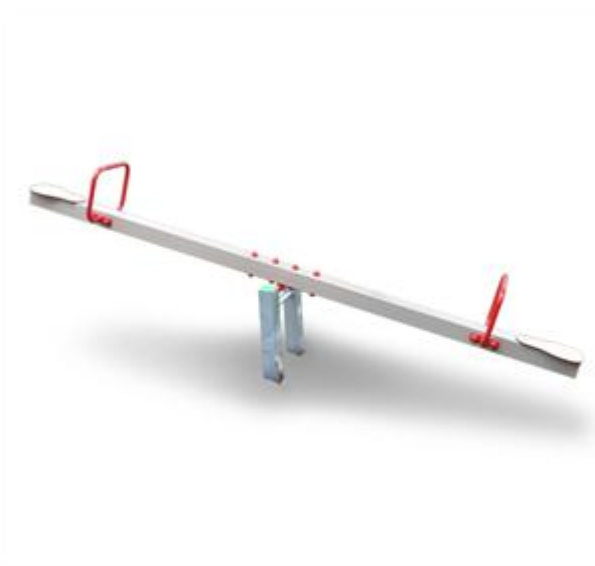

Gruppo Dimensione Comunità srl

Via Ca' Bertoncina, 47, 24068 Seriate BG

Tel 035 4522422

info@dimensionecomunita.it

Catalogue: **Park & Playground Equipments**

Category: **Seesaws**

Code: **PE21115**

Description:

Galvanized steel seesaw with 2 or 4 seats, suitable for children aged 2 to 12 years. Oscillating beam with rounded edges on each side and handles painted steel.

Dimensions:

2 seats - Length 300 cm x h 68 cm - Security area: 21 sqm

4 seats - Length 400 cm x h 68 cm - Security area: 24.5 sqm

Notes:

THIS PROPERTY DOES NOT REQUIRE THE USE ANTITRUMA PAVEMENT, IF INSTALLED ON LAWN

Allegati: