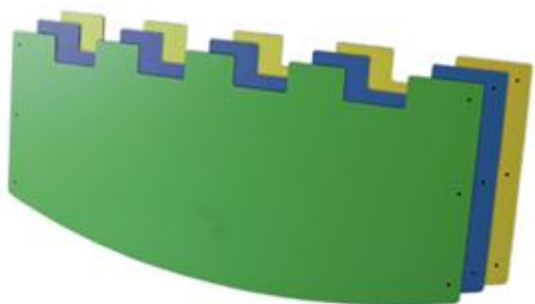

---

Catalogue: **Park & Playground Equipments**

Category: **Polyethylene elements**

Code: **50035025**

Description:

Parapet in polyethylene, specific for shaky bridges and walkways, resistant to atmospheric agents, available in different colors and equipped with holes for fixing to a supporting structure. Also suitable as a decoration of indoor and outdoor spaces. Available in different colors. Dimensions: 186x80 cm.

---

Colori:

 Dark green  
 Orange

 Lemon yellow

 Light blue