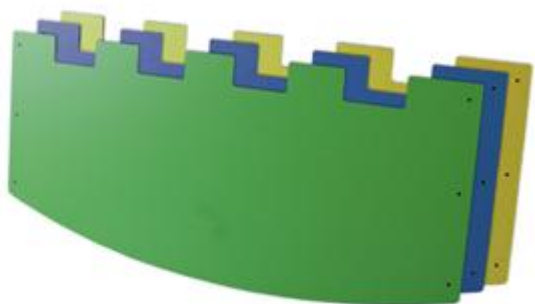

Catalogue: **Park & Playground Equipments**

Category: **Polyethylene elements**

Code: **50035025**

Description:

Parapet in polyethylene, specific for shaky bridges and walkways, resistant to atmospheric agents, available in different colors and equipped with holes for fixing to a supporting structure. Also suitable as a decoration of indoor and outdoor spaces. Available in different colors. Dimensions: 186x80 cm.

Colori:

 Dark green
 Orange

 Lemon yellow

 Light blue