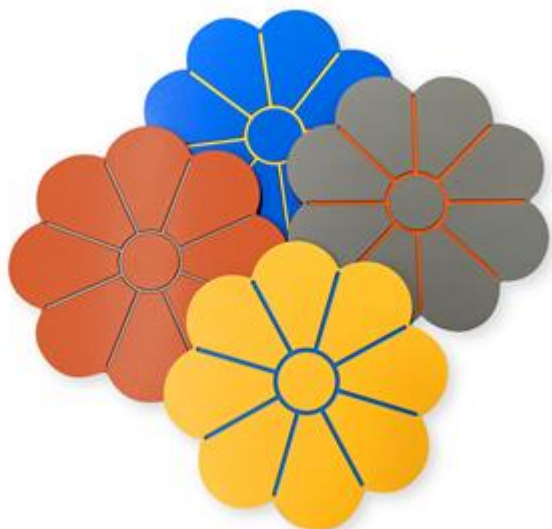

Gruppo Dimensione Comunità srl

Via Ca' Bertoncina, 47, 24068 Seriate BG

Tel/ 035 4522422

info@dimensionecomunita.it

Catalogue: **Park & Playground Equipments**

Category: **Polyethylene elements**

Code: **50035001**

Description:

Colored polyethylene daisy, used as decoration for indoor and outdoor games.
Equipped with a central hole that allows it to be fixed to different surfaces by means of special screws.

Dimensions:

- diameter: 46 cm
- thickness: 1.2 cm