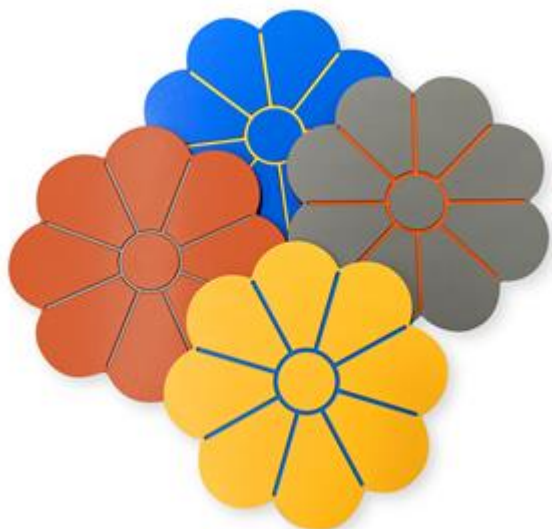

Gruppo Dimensione Comunità srl

Via Ca' Bertoncina, 47, 24068 Seriate BG

Tel/ 035 4522422

info@dimensionecomunita.it

Catalogue: **Park & Playground Equipments**

Category: **Polyethylene elements**

Code: **50035001**

Description:

Colored polyethylene daisy, used as decoration for indoor and outdoor games. Equipped with a central hole that allows it to be fixed to different surfaces by means of special screws.

Dimensions:

- diameter: 46 cm
- thickness: 1.2 cm