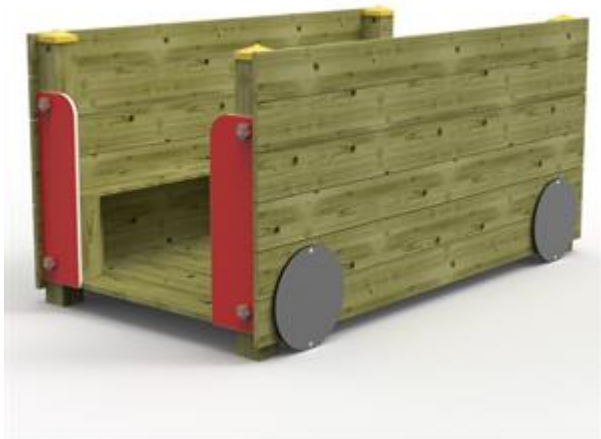

Gruppo Dimensione Comunità srl

Via Ca' Bertoncina, 47, 24068 Seriate BG

Tel 035 4522422

info@dimensionecomunita.it

Catalogue: **Park & Playground Equipments**

Category:

Code: **PE02061**

Description:

Wooden carriage for outdoor use. Inside it is equipped with two benches on the long sides with a nest or maternal height. Dimensions: 180x105x95(h) cm. All our woods are made of Nordic pine with ecological pressure impregnation that allows an optimal and lasting protection of the wood outside.