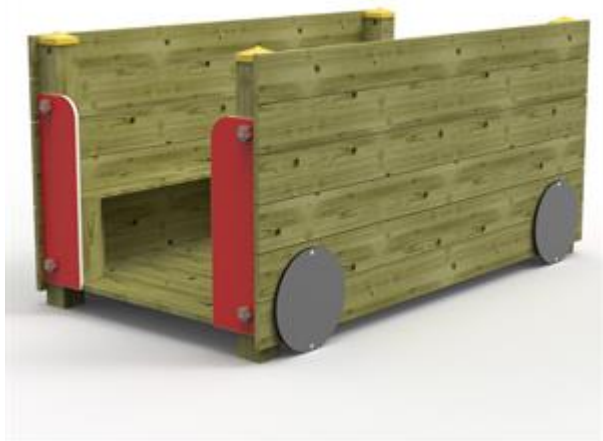

Gruppo Dimensione Comunità srl

Via Ca' Bertoncina, 47, 24068 Seriate BG

Tel 035 4522422

info@dimensionecomunita.it

Catalogue: **Park & Playground Equipments**

Category:

Code: **PE02061**

Description:

Wooden carriage for outdoor use. Inside it is equipped with two benches on the long sides with a nest or maternal height. Dimensions: 180x105x95(h) cm. All our woods are made of Nordic pine with ecological pressure impregnation that allows an optimal and lasting protection of the wood outside.