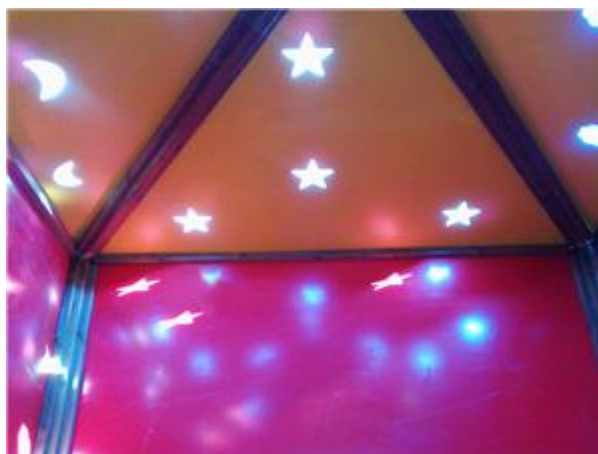

Allegati:

- protegge da insetti e funghi
- rispetta le normative proteggendo l'ambiente e i consumatori
- esente da acido borico
- testato da oltre 15 anni

I NOSTRI LEGNI

I nostri impregnanti penetrano in profondità in modo uniforme, assicurando una protezione permanente ed efficace contro funghi e insetti che distruggono il legno.

PROTEZIONE ECOSOSTENIBILE DEL LEGNO PER ESTERNI