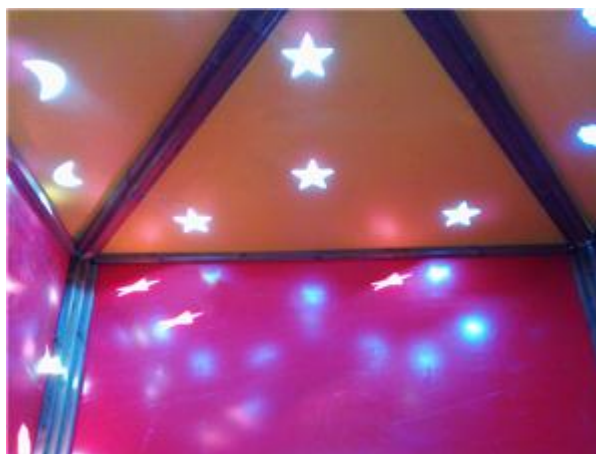

Allegati:

- protegge da insetti e funghi
- rispetta le normative proteggendo l'ambiente e i consumatori
- esente da acido borico
- testato da oltre 15 anni

I NOSTRI LEGNI

I nostri impregnanti penetrano in profondità in modo uniforme, assicurando una protezione permanente ed efficace contro funghi e insetti che distruggono il legno.

PROTEZIONE ECOSOSTENIBILE DEL LEGNO PER ESTERNI