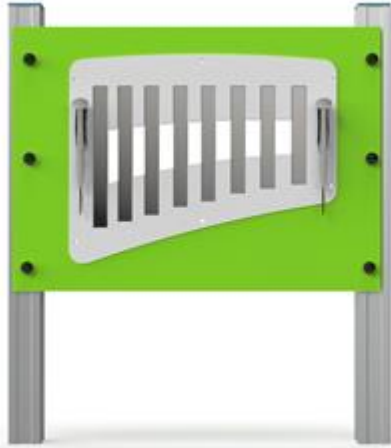

Gruppo Dimensione Comunità srl

Via Ca' Bertoncina, 47, 24068 Seriate BG

Tel 035 4522422

info@dimensionecomunita.it

Catalogue: **Park & Playground Equipments**

Category: **playground accessible to all**

Code: **PE22053**

Description:

Inclusive musical play panel for play and for logical - musical learning accessible to all children, ideal for preschools but also for equipped playgrounds.

Structure made of anodized aluminum, with 9 x 9 cm section uprights, multicolored play panel in high molecular density polyethylene (HDPE), completely finished with screws with closing cap.

The panel features a musical insert with flat aluminum bells 5 / 8 pentatonic notes - no wrong notes!

Excellent sound quality.

There are also soft-touch rubber sticks to play the instrument.

Dimensions: L 92 x H 115 cm