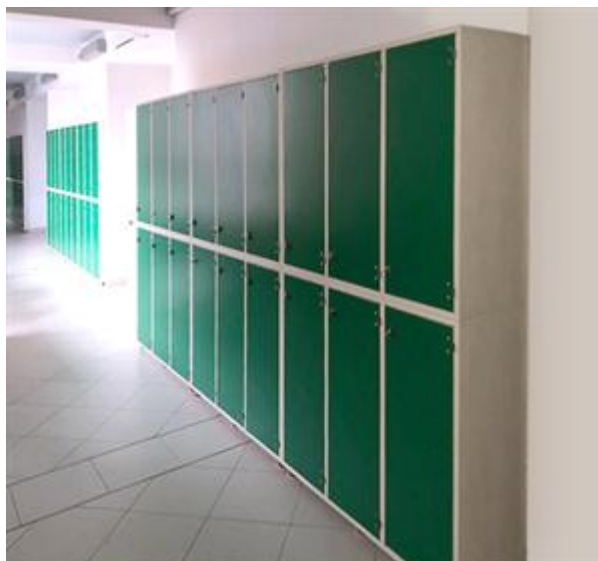

Catalogue: **Furniture for Nursery and  
Preschool**

Category:

Code: **AR01099**

Description:

Three-door dressing room with chromed padlockable handle, interior completed with coat hook and bag compartment. Structure in water-repellent bilaminate, 22 mm thick, in class E1, formaldehyde-free, with an easy-to-clean scratch-resistant surface. Surmountable. Available in various types of color.

---

Dimensions: L 110 x P 40 x H 104 cm

---

Colori:

 Dark green  
 Maple

 Ivory  
 Orange

 Light blue  
 Yellow

Allegati: