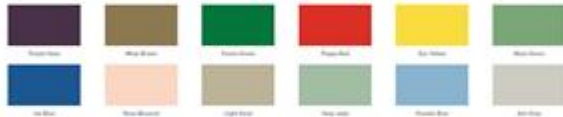

Finishes

Standard Polypropylene Colours - 30% Recycled

Size 1