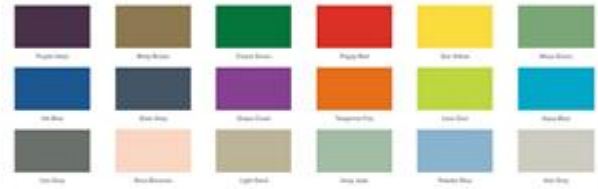

Finishes

Standard Polypropylene Colours - 30% Recycled

Size 1

Size 2

Size 3 & 4

Size 5 & 6