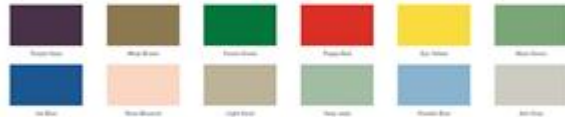

Finishes

Standard Polypropylene Colours - 30% Recycled

Size 1