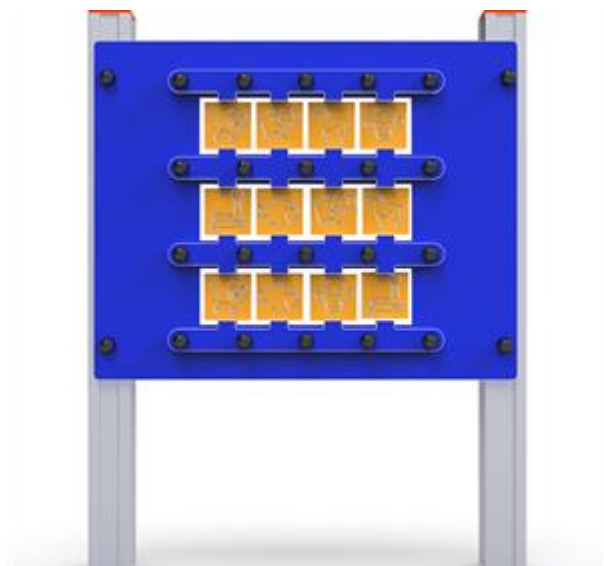

## Gruppo Dimensione Comunità srl

Via Ca' Bertoncina, 47, 24068 Seriate BG

Tel 035 4522422

info@dimensionecomunita.it

Catalogue: **Park & Playground Equipments**

Category: **Inclusive play structures**

Code: **PE22075**

### Description:

Logical game and learning panel, ideal for kindergartens but also for equipped playgrounds. Structure made of natural aluminum.

Each "card" has an animal printed on one side and a color on the other, thus allowing you to play the classic memory game.

Available in parapet or ground version.

Dimensions: 100 x 120 h cm

Allegati: