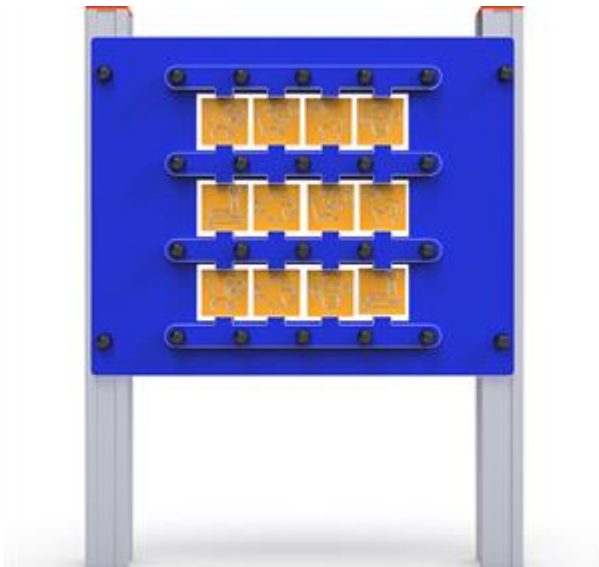

Gruppo Dimensione Comunità srl

Via Ca' Bertoncina, 47, 24068 Seriate BG

Tel 035 4522422

info@dimensionecomunita.it

Catalogue: **Park & Playground Equipments**

Category: **Inclusive play structures**

Code: **PE22075**

Description:

Logical game and learning panel, ideal for kindergartens but also for equipped playgrounds. Structure made of natural aluminum.

Each "card" has an animal printed on one side and a color on the other, thus allowing you to play the classic memory game.

Available in parapet or ground version.

Dimensions: 100 x 120 h cm

Allegati: