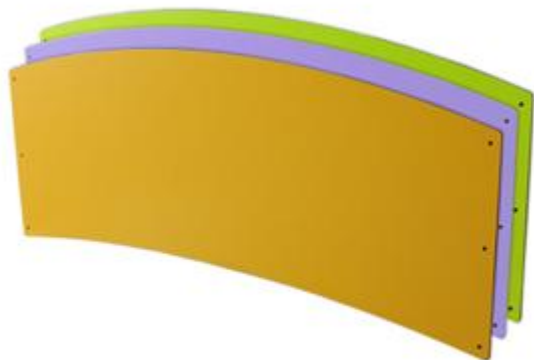

---

Catalogue: **Park & Playground Equipments**

Category: **Polyethylene elements**

Code: **50035011**

Description:

Parapet in polyethylene, specific for bridges and walkways, resistant to atmospheric agents, available in different colors and equipped with holes for fixing to a load-bearing structure. Also suitable as a decoration of indoor and outdoor spaces. Available in different colors. Dimensions: 186x65 cm.

---

Colori:

 Dark green  
 Orange

 Lemon yellow

 Light blue