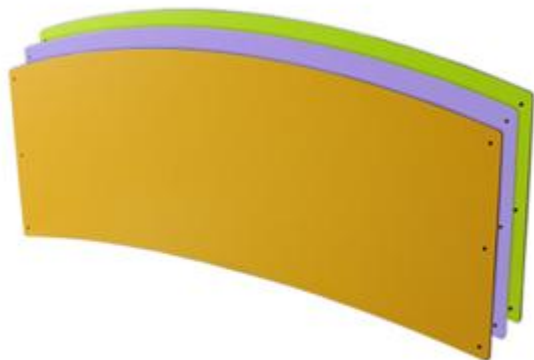

Catalogue: **Park & Playground Equipments**

Category: **Polyethylene elements**

Code: **50035011**

Description:

Parapet in polyethylene, specific for bridges and walkways, resistant to atmospheric agents, available in different colors and equipped with holes for fixing to a load-bearing structure. Also suitable as a decoration of indoor and outdoor spaces. Available in different colors. Dimensions: 186x65 cm.

Colori:

 Dark green
 Orange

 Lemon yellow

 Light blue