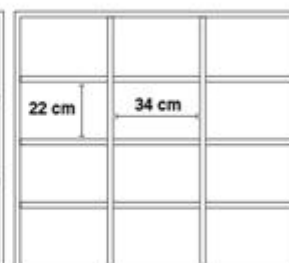

---

Dimensions

6 Slots: L 110 x P 40 x H 84 cm  
(slot 34 x 36,7 cm)

9 Slots: L 110 x P 40 x H 104 cm  
(slot 34 x 30 cm)

12 Slots: L 110 x P 40 x H 104 cm  
(slot 34 x 22 cm)

15 Slots: L 110 x P 40 x H 104 cm  
(slot 34 x 17 cm)

18 Slots: L 110 x P 40 x H 104 cm  
(slot 34 x 14 cm)

---

Colori:

 Ivory  
 Maple

 Light blue  
 Orange

 Light green  
 Yellow

Allegati:

VERSIONE 9 CASELLE