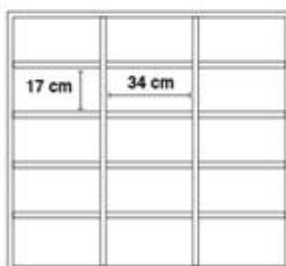

VERSIONE 15 CASELLE