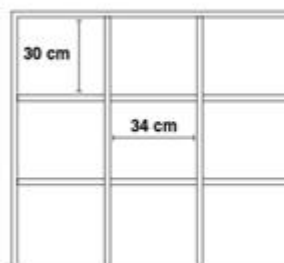

---

Dimensions

6 Slots: L 110 x P 40 x H 84 cm  
(slot 34 x 36,7 cm)

9 Slots: L 110 x P 40 x H 104 cm  
(slot 34 x 30 cm)

12 Slots: L 110 x P 40 x H 104 cm  
(slot 34 x 22 cm)

15 Slots: L 110 x P 40 x H 104 cm  
(slot 34 x 17 cm)

18 Slots: L 110 x P 40 x H 104 cm  
(slot 34 x 14 cm)

---

Colori:

 Ivory  
 Maple

 Light blue  
 Orange

 Light green  
 Yellow

Allegati:

VERSIONE 9 CASELLE