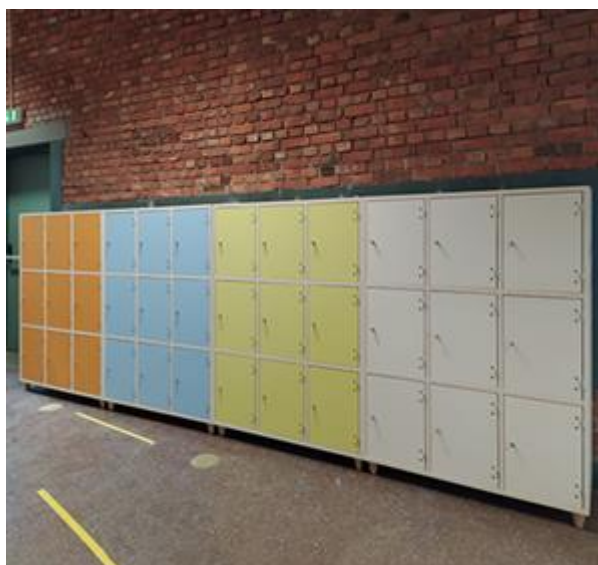

Catalogue: **Furniture for Nursery and
Preschool**

Category: **Cabinet with door**

Code: **AR01111**

Description:

Filing cabinet with nine boxes in different colors (blue, yellow, orange, green), with structure in waterproof bilaminate, 22 mm thick, in class E1, formaldehyde-free, with ABS edge. Equipped with 180° door opening hinges and solid beech feet. Available in two different types, one with a leather knob and one with a padlock.

Dimensions: L 110 x P 42 x H 144 cm

Allegati:

Gruppo Dimensione Comunità srl

Via Ca' Bertoncina, 47, 24068 Seriate BG

Tel/ 035 4522422

info@dimensionecomunita.it