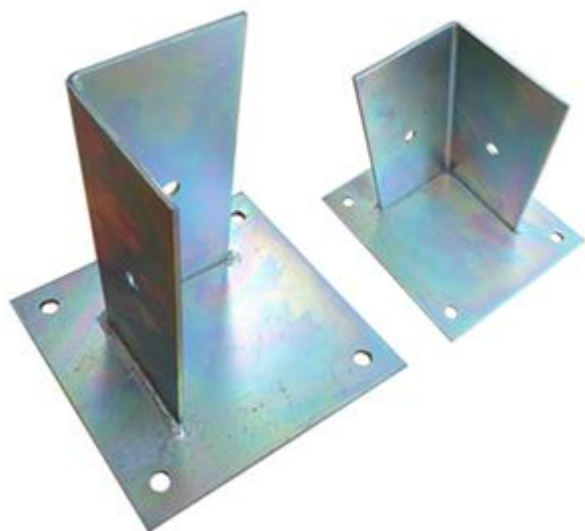

## Gruppo Dimensione Comunità srl

Via Ca' Bertoncina, 47, 24068 Seriate BG

Tel/ 035 4522422

info@dimensionecomunita.it

Catalogue: **Park & Playground Equipments**

Category: **Brackets**

Code: **50021068**

Description:

Plate for anchoring poles section 9x9 cm. Galvanized steel with holes for fixing on a concrete base.