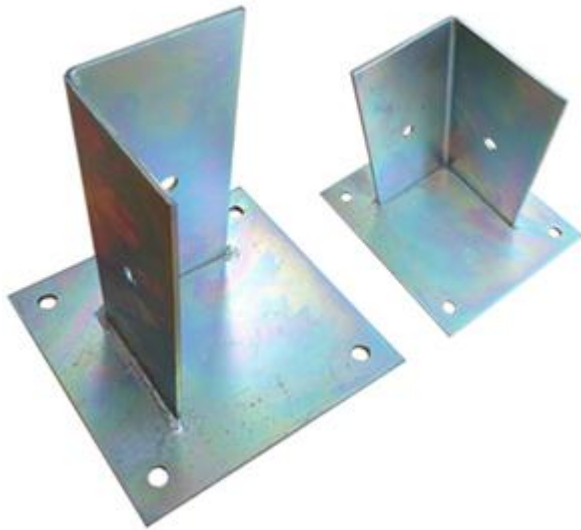

## Gruppo Dimensione Comunità srl

Via Ca' Bertoncina, 47, 24068 Seriate BG

Tel/ 035 4522422

info@dimensionecomunita.it

Catalogue: **Park & Playground Equipments**

Category: **Brackets**

Code: **50021068**

Description:

Plate for anchoring poles section 9x9 cm. Galvanized steel with holes for fixing on a concrete base.