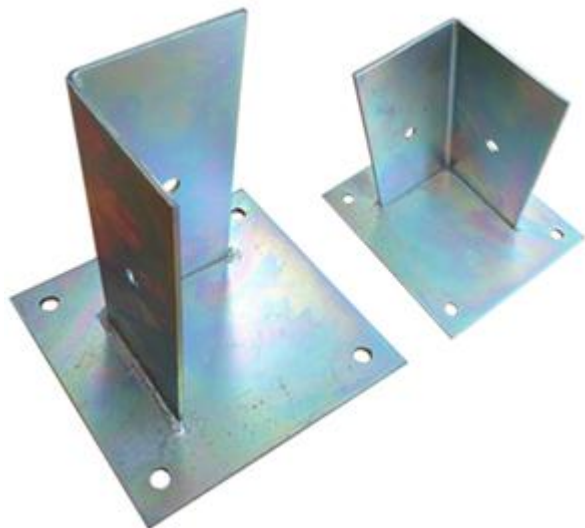

## Gruppo Dimensione Comunità srl

Via Ca' Bertoncina, 47, 24068 Seriate BG

Tel/ 035 4522422

info@dimensionecomunita.it

Catalogue: **Park & Playground Equipments**

Category: **Brackets**

Code: **50021068**

Description:

Plate for anchoring poles section 9x9 cm. Galvanized steel with holes for fixing on a concrete base.