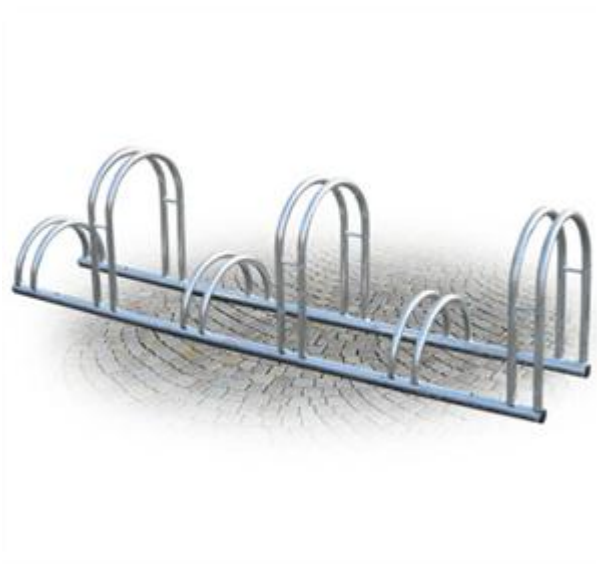

Gruppo Dimensione Comunità srl

Via Ca' Bertoncina, 47, 24068 Seriate BG

Tel/ 035 4522422

info@dimensionecomunita.it

Catalogue: **Urban Furniture**

Category:

Code: **PE21146**

Description:

Bike rack made of round steel tube diameter mm. 40 with PE terminals and bicycle parking elements in round steel tube diameter mm.25. Anchoring: ground wire.

Overall dimensions: 200 x 40 x h 50 cm.