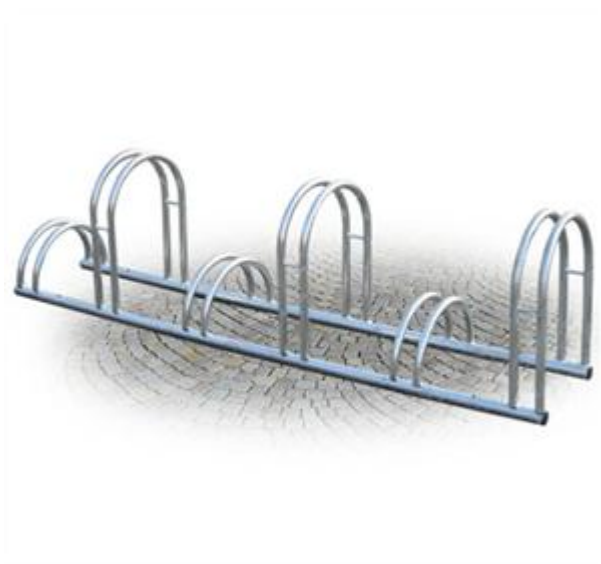

Gruppo Dimensione Comunità srl

Via Ca' Bertoncina, 47, 24068 Seriate BG

Tel/ 035 4522422

info@dimensionecomunita.it

Catalogue: **Urban Furniture**

Category:

Code: **PE21146**

Description:

Bike rack made of round steel tube diameter mm. 40 with PE terminals and bicycle parking elements in round steel tube diameter mm.25. Anchoring: ground wire.

Overall dimensions: 200 x 40 x h 50 cm.