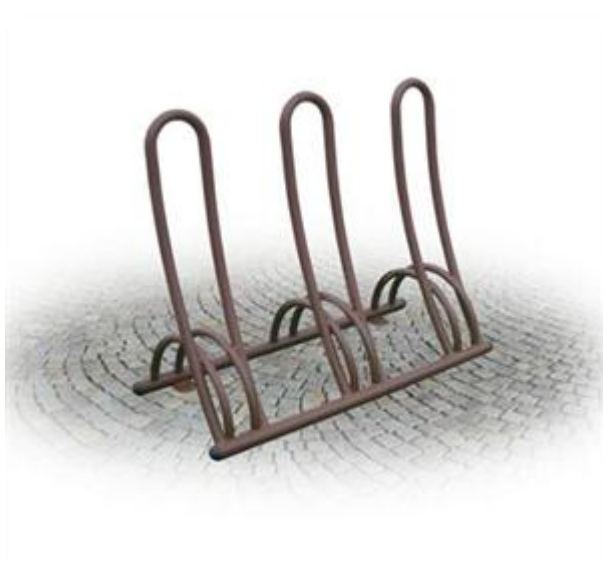

Gruppo Dimensione Comunità srl

Via Ca' Bertoncina, 47, 24068 Seriate BG

Tel 035 4522422

info@dimensionecomunita.it

Catalogue: **Urban Furniture**

Category:

Code: **PE21133**

Description:

Bike rack composed of currents in round steel tube diameter mm. 40 with black PE terminals, and bicycle parking elements and steel round tube holder. Overall dimensions: 120 x 42 x 80 cm. Anchoring: ground wire. Already mounted.